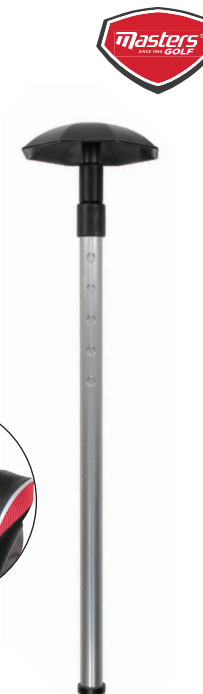

Deluxe Flight Coverall with Wheels

- Ezi-Glide wheels for mobility
- Padded construction for golf club protection
- Full length lockable zips
- Weight - 1.9kg

CODE	COLOUR
BA65B	Black

Flight Cover with Wheels

- Easy rolling wheels
- Full length zip
- Padded carry strap
- Weight - 1.8kg

CODE

BA37B

Flight Coverall

- Padded construction
- Full length zip
- Address window
- Weight - 0.9kg

CODE

BA60B

Strong Arm Club Protector

- Collapsed size: 67cm
- Fully extended size: 133cm

CODE

BA78

Shoe Bag

- Price includes full colour embroidery up to 12,000 stitches
- Minimum order quantity of 6 items, full colour embroidery
- Minimum order quantity of 12 items, tonal only