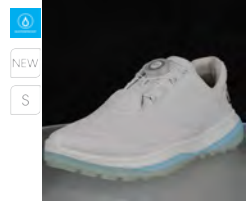

132763 ECCO W GOLF LT1