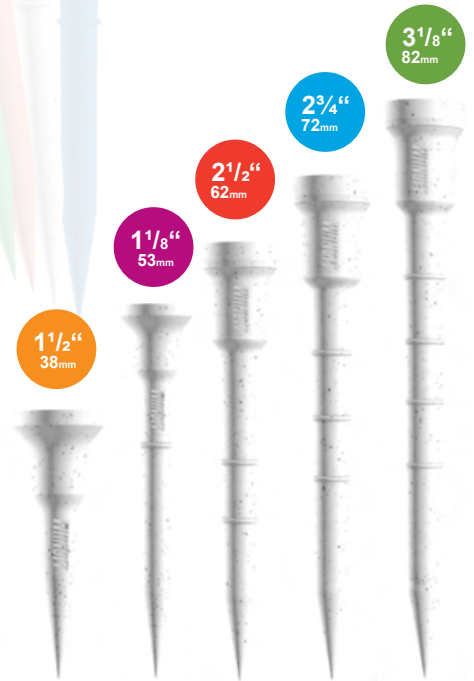

THE CLASSIC TEE COLLECTION

BY **LIGNUM**

Our first tee was presented to the public at Golf Europe in 2002. Since then, **LIGNUM TEE** has become increasingly successful for almost 20 years, and is now by far Europe's number one tee.

In the meantime, **LIGNUM TEE** has spread worldwide and constantly expanded its tee range, while adding other exciting products to our portfolio. Innovation and high-quality materials incorporated into an impressive design characterize all products that are made by **LIGNUM TEE**.

This ensures that both the **LIGNUM TEE** brand and our sales partners are always ahead of their time, remaining interesting to achieve a steady and constant growth.

HEAD Ergonomic shape for convenient ball placement.

INNOVATIVE RING SYSTEM

The **LIGNUM TEE** ring system is designed to make the positioning and height adjustment of the tee quick and easy every time. Consistent height control allows you to find the sweet spot, improving confidence.

BOOST DISC

Fix the setting of your tee

MATERIAL

The innovative material Microwood stands for stability, flexibility and durability - 50 times more durable than traditional tees.

WHICH TEE FOR WHICH SITUATION?

FAIRWAY WOOD

use the head up to the second ring

RESCUE

Use the head or our recommendation 38mm 1 1/2" tee

IRON

Use the head or our recommendation 38mm 1 1/2" tee

DRIVER

Recommendation: use third to fourth ring

BOOST DISC

fixed setting of tee height, helps for a constant height

SELECT OUT OF 9 LIGNUM COLORS