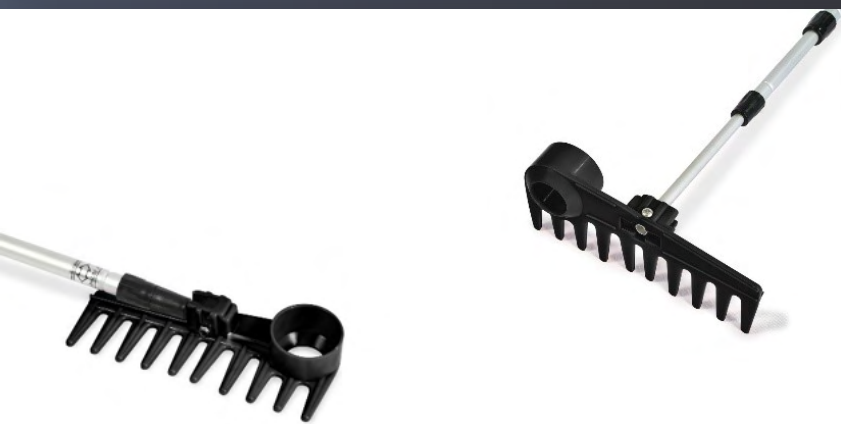

BALL RETRIEVERS

BR18 SUPERLITE BALL RETRIEVER
50cm/3m

BR09B SUPER COMPACT
41cm/2m

BR08B SUPER COMPACT
41cm/ 3m

BR07B BALL RETRIEVER 3m

BR12S BALL RETRIEVER 4,5m

BR13S BALL RETRIEVER 5,5m

BR020 CLIKKA TUBE (20pc)

BR030 CLIKKA BAG (55pc)

BR35B SHAG BAG (80pc)