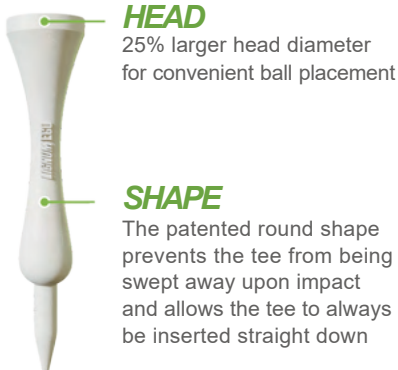

NEXT STEP

HEAD
25% larger head diameter for convenient ball placement

SHAPE
The patented round shape prevents the tee from being swept away upon impact and allows the tee to always be inserted straight down