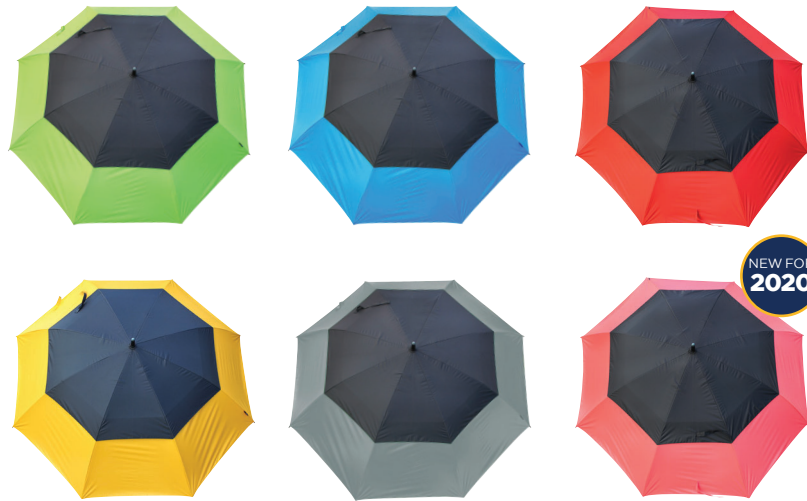

Colour Burst Umbrellas

with UV protection

- Auto-opening mechanism
- Pressure-releasing vents
- Lightweight and strong
- Comfortable grip & anti-slip rubber tip

CODE	COLOUR
BSPUMCU300	Grey/ Black
BSPUMCU301	Blue/ Black
BSPUMCU302	Red/ Black
BSPUMCU303	Gold/ Black
BSPUMCU304	Lime/ Black
BSPUMCU320	Coral/ Black
BSPUMCU321	Mint/ Black

Classic Umbrellas

with UV protection

- Auto-opening mechanism
- Pressure-releasing vents
- Lightweight and strong
- Comfortable grip & anti-slip rubber tip

CODE	COLOUR
BSPUMCU305	Black/ White
BSPUMCU306	Navy/ White
BSPUMCU307	Navy
BSPUMCU309	Black
BSPUMCU311	Grey/ Black/ Clear
BSPUMCU308	Black/ Red